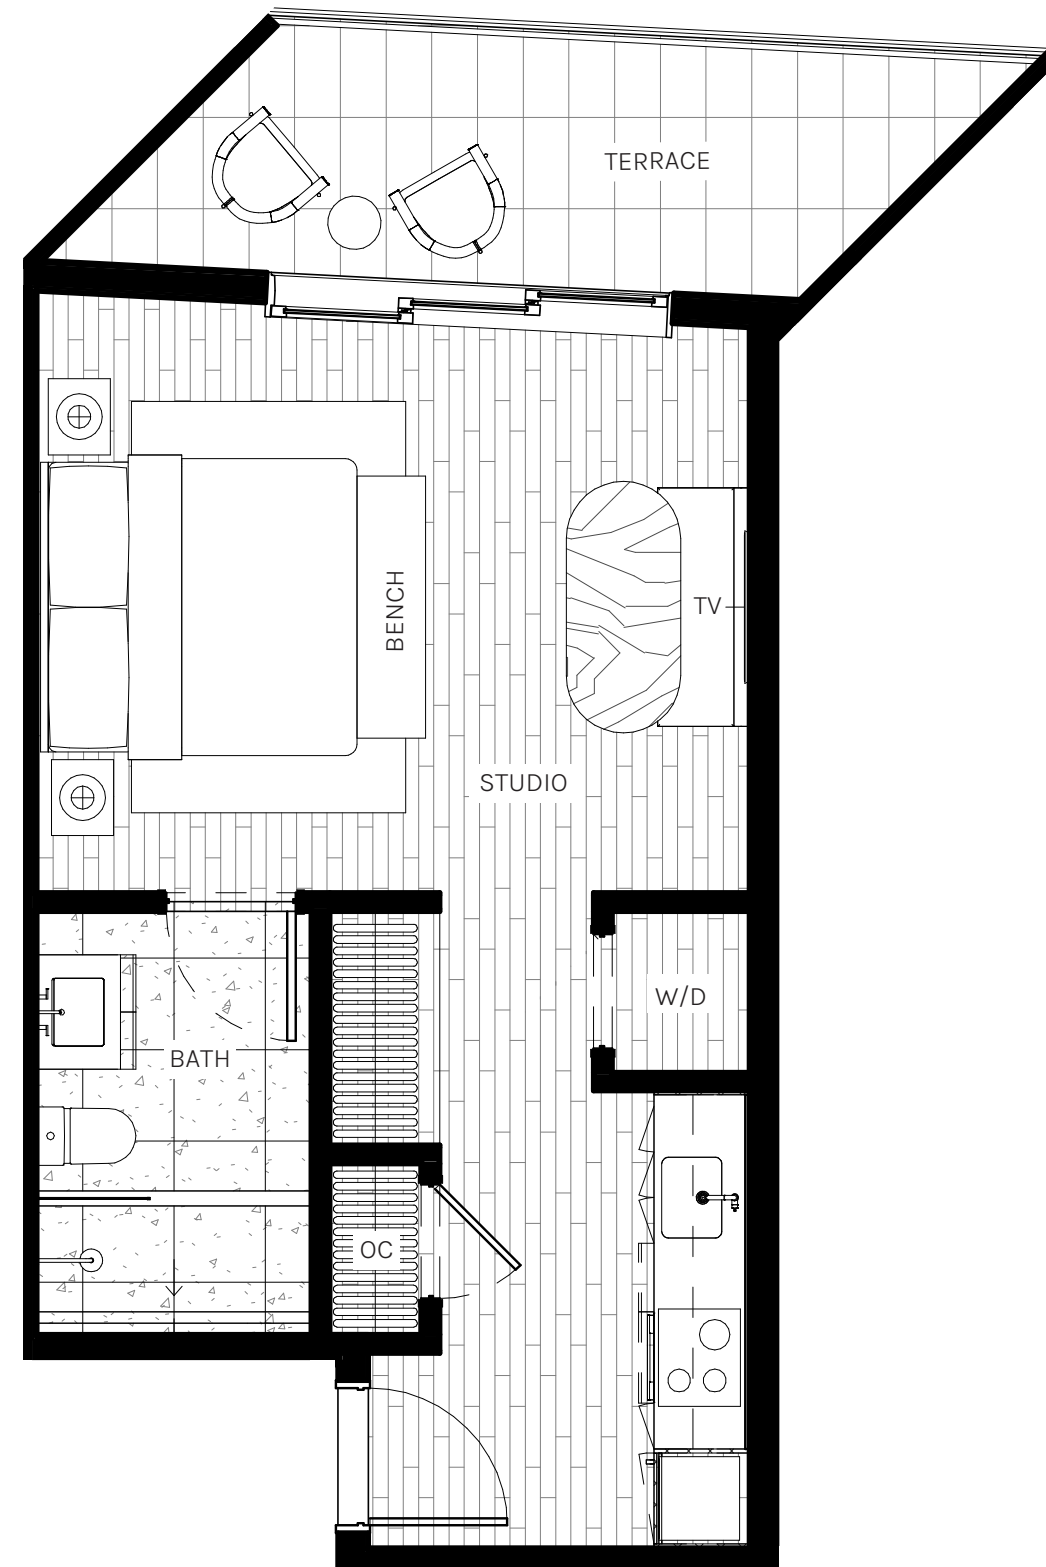

UNIT 09

STUDIO
1 BATHROOM

INTERIOR
432 SQ. FT. | 40.15 M²

EXTERIOR
103 SQ. FT. | 9.60 M²

TOTAL
535 SQ. FT. | 49.75 M²

UNIT 07

STUDIO
1 BATHROOM

INTERIOR
446 SQ. FT. | 41.40 M²

EXTERIOR
112 SQ. FT. | 10.40 M²

TOTAL
558 SQ. FT. | 51.80 M²