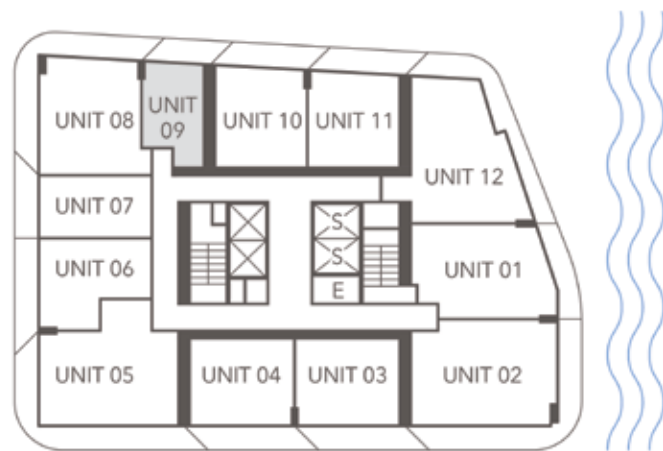

UNIT 09

STUDIO
1 BATHROOM

INTERIOR
432 SQ. FT. | 40.15 M²

EXTERIOR
103 SQ. FT. | 9.60 M²

TOTAL
535 SQ. FT. | 49.75 M²

UNIT 07

STUDIO
1 BATHROOM

INTERIOR
446 SQ. FT. | 41.40 M²

EXTERIOR
112 SQ. FT. | 10.40 M²

TOTAL
558 SQ. FT. | 51.80 M²